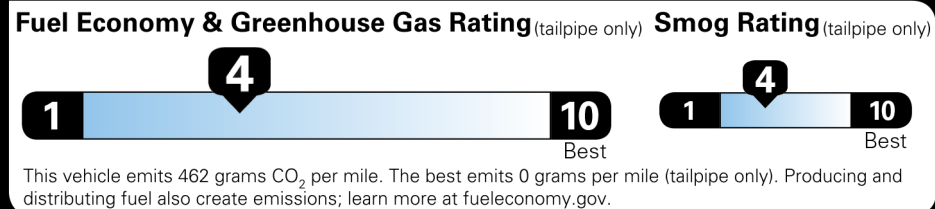

For Full Product Details:
Please Visit Toyota.com/Tundra
Full Tank of Gas

BASE MANUFACTURER'S SUGGESTED RETAIL PRICE $67,380.00

OPTIONAL EQUIPMENT

FE	50 State Emissions	
HU	10-in. color Head-Up Display	600.00
OF	TRD Off-Road Package - Includes 20-in. TRD alloy wheels with all-terrain tires, TRD grille, "TRD OFF-ROAD" bed-side decal, off-road suspension with Bilstein shocks, skid plates, mud guards, red TRD engine start button, TRD leather-wrapped shift knob, aluminum sport pedals, electronically controlled locking rear differential, Multi-Terrain Select (MTS), Crawl Control (CRAWL), and Downhill Assist Control (DAC)	2,140.00
PC	Premium Paint	475.00
RB	Power running boards and power bed step	1,350.00
ST	TRD Front Skid Plate	380.00
D5.	Stainless Steel Door Edge Guard	165.00
LB.	Non-Skid Spray-On Bed Liner	599.00

Original - Copy

2026-05-28 17:22:49 (UTC)

EPA DOT Fuel Economy and Environment

Gasoline Vehicle

Fuel Economy
19 MPG
Std Pickups range from 12 to 87 MPG. The best vehicle rates 146 MPGe.
17 22
combined city/hwy city highway
5.3 gallons per 100 miles

You spend $4,500 more in fuel costs over 5 years compared to the average new vehicle.

Annual fuel cost $2,600

Actual results will vary for many reasons, including driving conditions and how you drive and maintain your vehicle. The average new vehicle gets 29 MPG and costs $8,500 to fuel over 5 years. Cost estimates are based on 15,000 miles per year at $3.30 per gallon. MPGe is miles per gasoline gallon equivalent. Vehicle emissions are a significant cause of climate change and smog.

fueleconomy.gov
Calculate personalized estimates and compare vehicles

MANUFACTURER'S SUGGESTED RETAIL PRICE[†]	$73,089.00
DELIVERY, PROCESSING AND HANDLING FEE	2,195.00
TOTAL SUGGESTED RETAIL PRICE	$75,284.00

[†]Manufacturer's suggested retail price excludes delivery processing and handling fees, license and title fees, applicable federal, state and local taxes, and dealer and distributor options and accessories.

Delivered by Truck to: 04456
TOYOTA OF EL CAJON
965 ARNELE AVENUE
EL CAJON CA92020

TML1E1N2S0F0W0