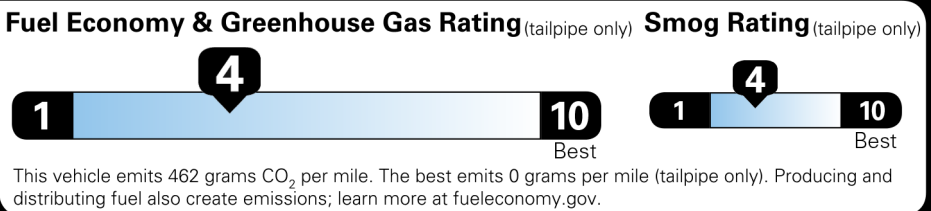

For Full Product Details:
Please Visit Toyota.com/Tundra
Full Tank of Gas

BASE MANUFACTURER'S SUGGESTED RETAIL PRICE $57,860.00

OPTIONAL EQUIPMENT

FE	50 State Emissions	
BK	Nightshade Package - Includes 20-in. black alloy wheels, black overfenders, and black accents	450.00
EJ	JBL 12-Speaker Premium Audio Including Subwoofer & Amplifier	565.00
LY	Panoramic View Monitor (PVM)	950.00
LZ	Limited Power Package - Includes Qi-Compatible Wireless Smartphone Charging, Bed + Cabin Power Supply (400W/120V AC), and LED Bed Lights	385.00
SR	Power tilt/slide panoramic roof with power sunshade	1,350.00
WS	Heated Leather-Wrapped Steering Wheel	150.00
2T	All Weather Floor Liners	199.00
8Q	Bed Step	431.00
D5	Stainless Steel Door Edge Guard	165.00
LB	Non-Skid Spray-On Bed Liner	599.00
R6	Predator Drop Step	757.00

Not Original - Copy
Created on 2026-05-08 18:22:34 (UTC)

EPA DOT Fuel Economy and Environment

Gasoline Vehicle

Fuel Economy
19 MPG
Std Pickups range from 12 to 87 MPG. The best vehicle rates 146 MPGe.
17 city 22 highway
5.3 gallons per 100 miles

You spend $4,500
more in fuel costs over 5 years compared to the average new vehicle.

Annual fuel cost $2,600

Actual results will vary for many reasons, including driving conditions and how you drive and maintain your vehicle. The average new vehicle gets 29 MPG and costs $8,500 to fuel over 5 years. Cost estimates are based on 15,000 miles per year at $3.30 per gallon. MPGe is miles per gasoline gallon equivalent. Vehicle emissions are a significant cause of climate change and smog.

fuel economy.gov
Calculate personalized estimates and compare vehicles

MANUFACTURER'S SUGGESTED RETAIL PRICE[†]	$63,861.00
DELIVERY, PROCESSING AND HANDLING FEE	2,195.00
TOTAL SUGGESTED RETAIL PRICE	$66,056.00

[†]Manufacturer's suggested retail price excludes delivery processing and handling fees, license and title fees, applicable federal, state and local taxes, and dealer and distributor options and accessories.

Delivered by Truck to: 04456
TOYOTA OF EL CAJON
965 ARNELE AVENUE
EL CAJON CA92020

TML1E1N2S0F0W0