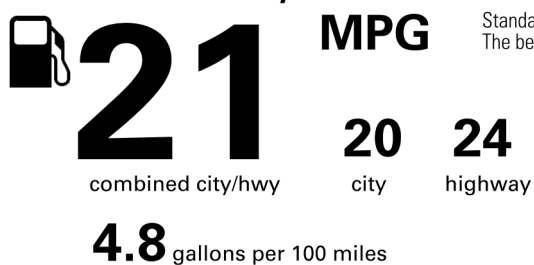

\*\*\*Full Tank of Gas\*\*\*

**BASE MANUFACTURER'S SUGGESTED RETAIL PRICE \$58,500.00**

**OPTIONAL EQUIPMENT**

FE	50 STATE EMISSIONS	
DG	Digital Key (req. Remote Connect Trial/Subscription)	275.00
TD	Tow Tech Package - w/ Trailer Reverse Assist (TRA) Control, Digital Display Rearview Mirror	400.00
TL	Tailgate LED Light	200.00
2L	Badge- Front Illuminated Dark Chrome	285.00
3T	Roof Rail Cross Bars Gloss Black	420.00
43	Cargo Lights- Interior D-Pillar	375.00
63	Floor Mats- All Weather-'4Runner'	248.00
D5	Door Edge Guards- Front Color Keyed	150.00
MF	Mudguards- Fr +Rr Molded Black '4Runner'	175.00

Not Original - Copy  
 Created: 2025-13 10:08:03 (UTC)

**EPA DOT Fuel Economy and Environment**

**Gasoline Vehicle**

**Fuel Economy**

**You spend \$3,250 more in fuel costs over 5 years** compared to the average new vehicle.