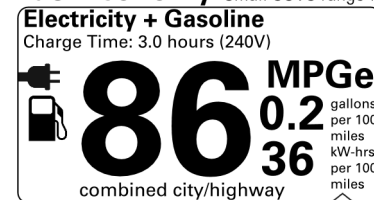

**GOVERNMENT 5-STAR SAFETY RATINGS**

This vehicle has not been rated by the government for overall vehicle score, frontal crash, side crash or rollover risk.

Star ratings range from 1 to 5 stars (★★★★★) with 5 being the highest.  
 Source: National Highway Traffic Safety Administration (NHTSA)  
[www.safercar.gov](http://www.safercar.gov) or 1-888-327-4236

**EPA DOT Fuel Economy and Environment**

**Plug-In Hybrid Vehicle Electricity-Gasoline**

**Fuel Economy** Small SUVs range from 14 to 125 MPGe. The best vehicle rates 146 MPGe.

**You save \$3,250**  
 in fuel costs over 5 years compared to the average new vehicle.

**Annual fuel cost \$1,050**

**Fuel Economy & Greenhouse Gas Rating** (tailpipe only) **Smog Rating** (tailpipe only)

This vehicle emits 64 grams CO<sub>2</sub> per mile. The best emits 0 grams per mile (tailpipe only). Producing and distributing fuel and electricity also create emissions; learn more at [fuel economy.gov](http://fuel economy.gov).