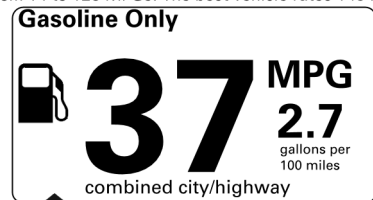

**GOVERNMENT 5-STAR SAFETY RATINGS**

This vehicle has not been rated by the government for overall vehicle score, frontal crash, side crash or rollover risk.

Star ratings range from 1 to 5 stars (★★★★★) with 5 being the highest.  
 Source: National Highway Traffic Safety Administration (NHTSA)  
[www.safercar.gov](http://www.safercar.gov) or 1-888-327-4236

**EPA DOT Fuel Economy and Environment**

**Plug-In Hybrid Vehicle Electricity-Gasoline**

**Fuel Economy** Small SUVs range from 14 to 125 MPGe. The best vehicle rates 146 MPGe.

**You save \$3,250**  
 in fuel costs over 5 years compared to the average new vehicle.